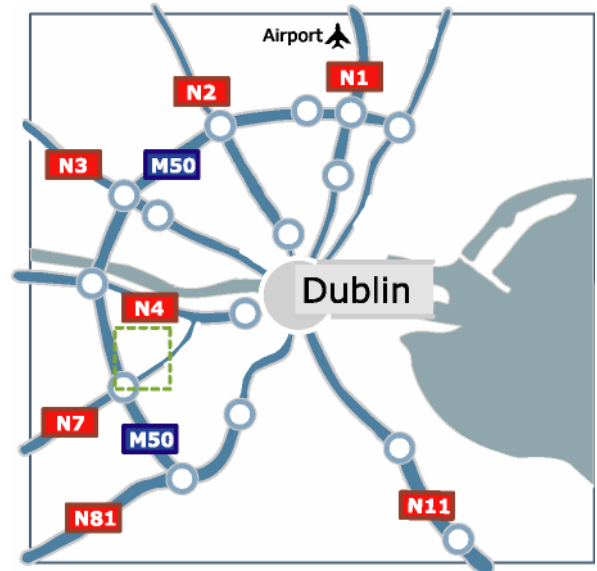

## Dublin Location Map

Unit 42, O'Casey Ave,  
Parkwest Industrial Park  
Nangor Road, Dublin 12.  
Republic of Ireland.

**Tel: (+353 1) 645 4944 Fax: (+353 1) 645 4945**

## **Directions to IDL Parkwest from the Red Cow Roundabout (Junction 9 of the M50)**

- Exit the M50 at Junction 9 onto the Red Cow Roundabout.
- On the Red Cow Roundabout, exit onto the R110 Naas Road direction Crumlin/Dublin City.
- Travel 0.6 mile along the R110 Naas Road (passing Coca Cola/Harris Iveco) to the 2nd set of traffic lights where Woodies DIY will be on your left hand side (LHS).
- At this 2nd traffic lights at Woodies, turn left onto the R134 Nangor Road which is signposted for Clondalkin/Ballyfermot.
- Travel along the Nangor Road, passing Diageo on the right hand side, to the third set of traffic lights.
- At the 3rd set of traffic lights (Park West AutoPoint will be on your LHS), turn right onto Park West Avenue. You have now entered Park West Business Park.
- Proceed to the roundabout (Jackie Skelly Gym will be on your RHS). Take the 3rd exit on the roundabout (in effect turning right).
- Take the next turn left after exiting the roundabout which bring you on to O'Casey Avenue.
- SIG Ireland is located at the end of O'Casey Avenue on the LHS.