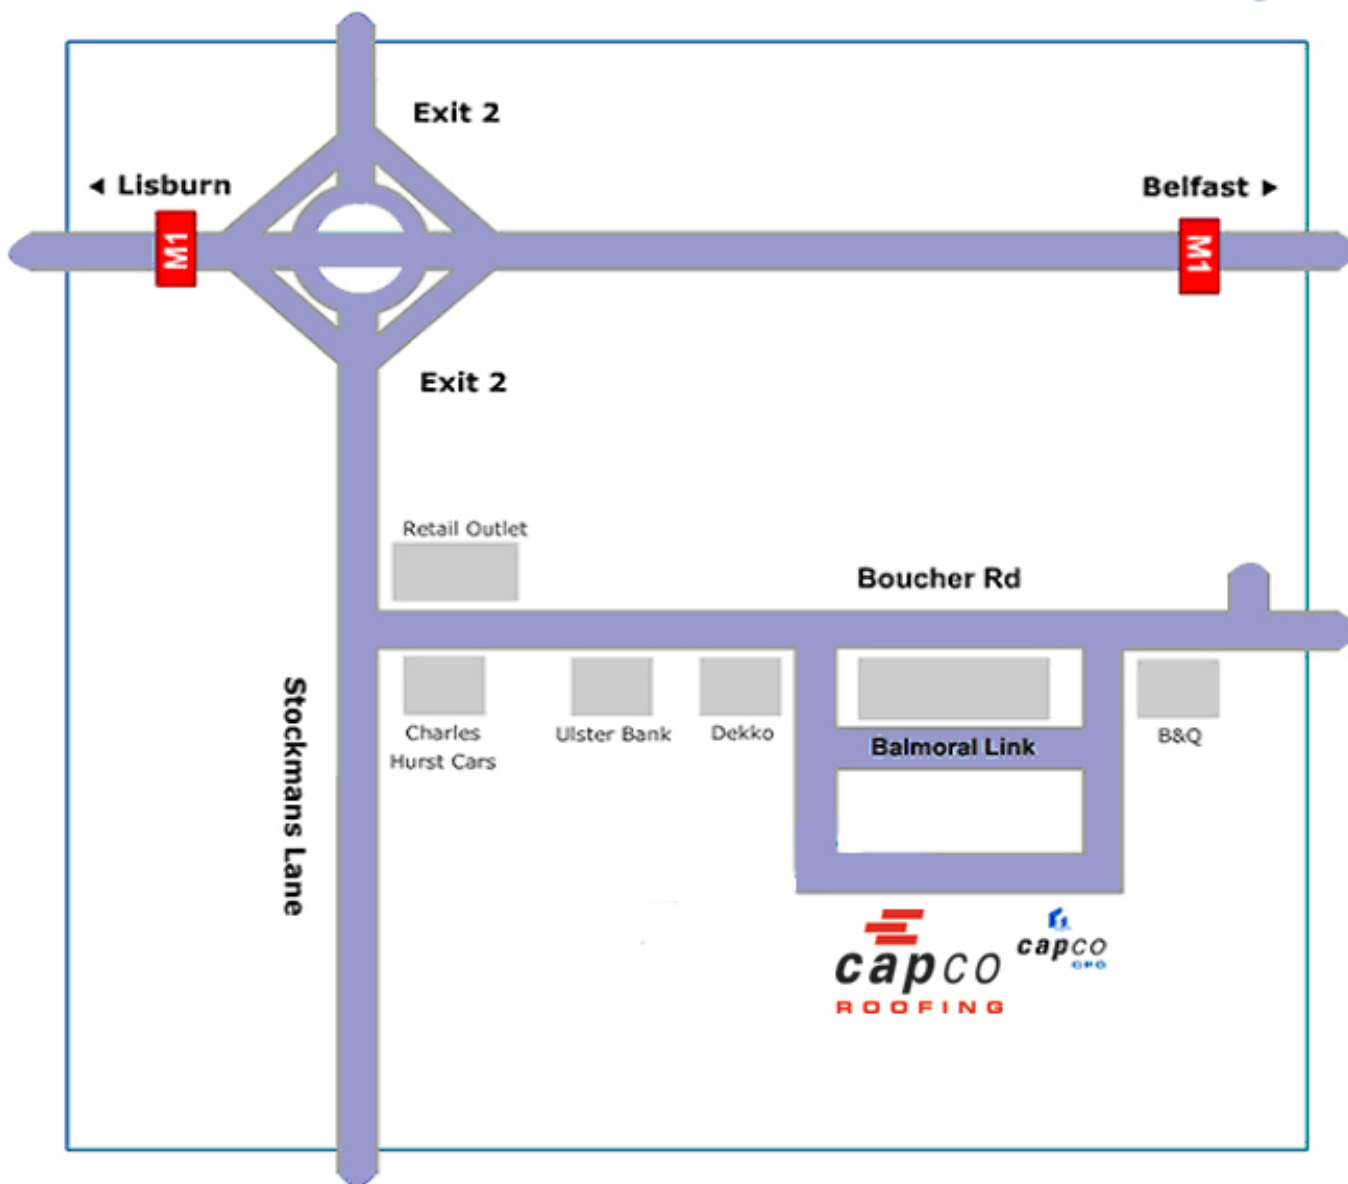

### Belfast Location Map

Capco Roofing Belfast,  
8 Balmoral Road  
Balmoral Industrial Estate  
Belfast, BT12 6QA

## By Road

### **M1 from Lisburn**

Take A55 turn off M1 for 'Kings Hall'. Third right off the roundabout onto Stockmans Lane – again sign post for 'Kings Hall'. At the first set of traffic lights on Stockmans lane, turn left onto Boucher Road. Follow Boucher Road down through two sets of traffic lights.

After second set of traffic lights, take the first on the right @ B&Q onto Balmoral Road. Follow one way system past Balmoral Link, Capco Roofing are on the left.