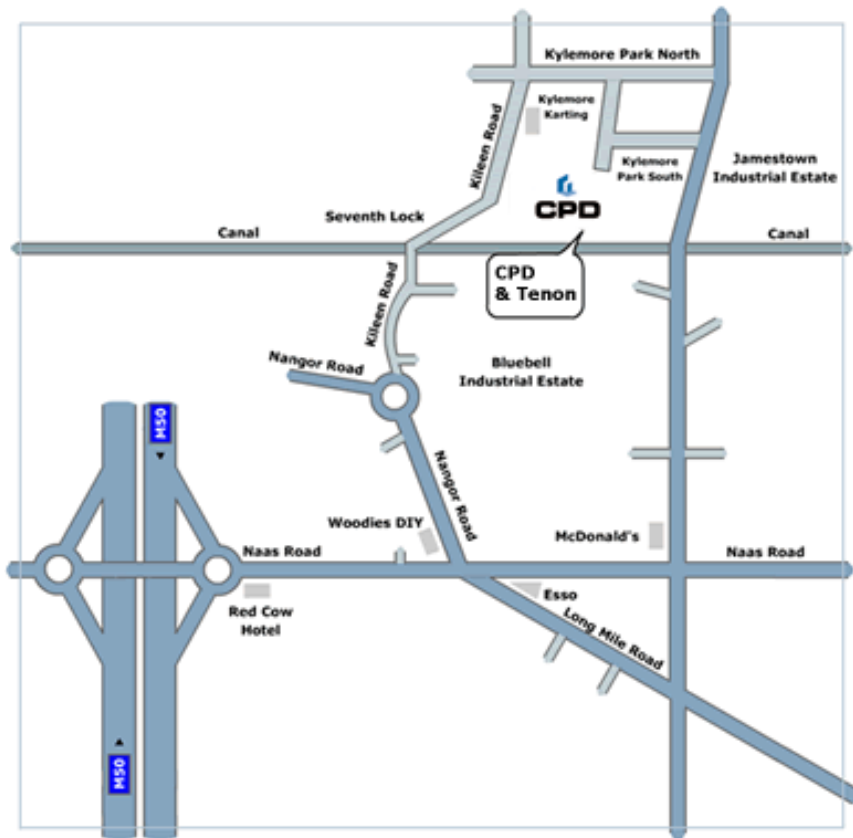

Dublin Location Map

CPD Southside,
Unit 3A, Kylemore Ind Estate
Killeen Road, Dublin 10.
Republic of Ireland.

Tel: (+353 1) 424 9898

Fax: (+353 1) 424 9899