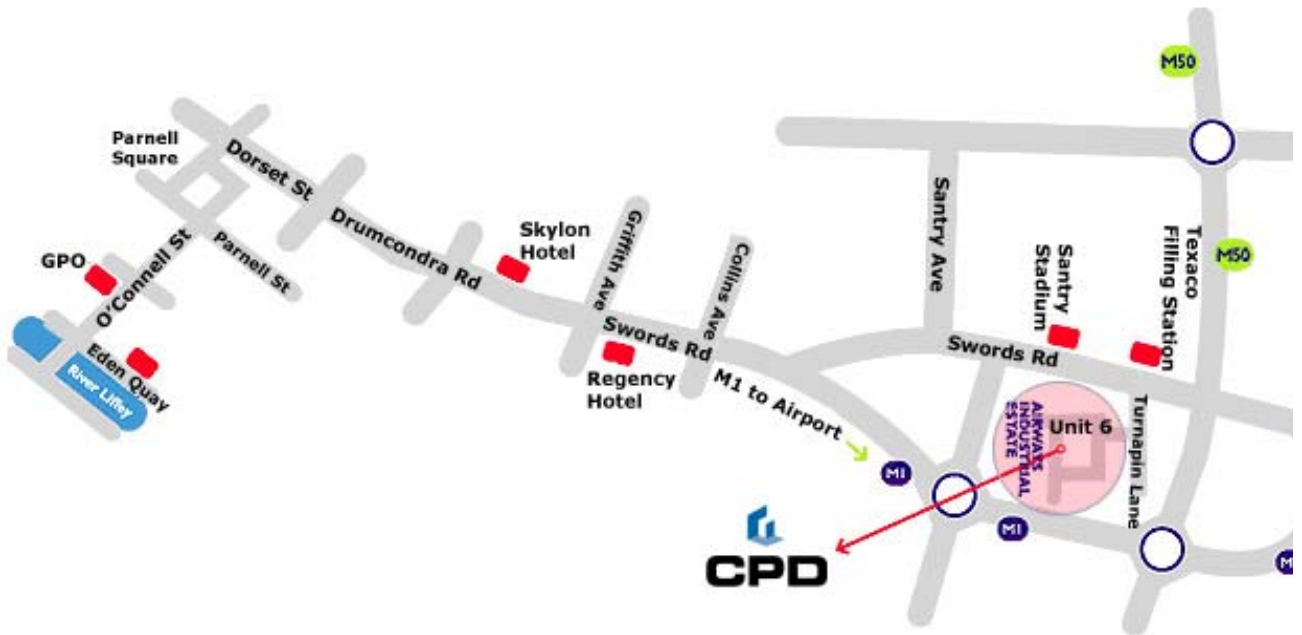

Dublin Location Map

CPD Santry,
Unit 6, Airways Ind Estate
Santry, Dublin 9.
Republic of Ireland.

Tel: (+353 1) 862 3162

Fax: (+353 1) 862 6163